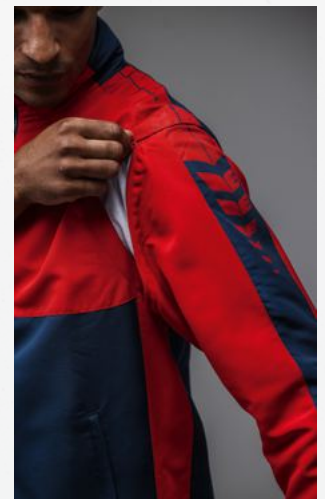

SIX WINGS
JACK MET AFNEEMBARE MOUWEN

PREMIA
CMPT
TEAM

- Wind- en waterafstotend functioneel materiaal
- Opstaande kraag met geïntegreerde capuchon
- Afneembare mouwen
- Voering van fleec
- Binnenzak met klittenbandsluiting
- Zakken met ritssluiting opzij
- Elastische boorden aan de mouwen
- Rijgkoord aan de onderkant
- Erima wing-design op de schouder

4XL

100% polyester

♂ **Maat: S, M, L, XL, XXL, 3XL, 4XL**

EUR 90,00*