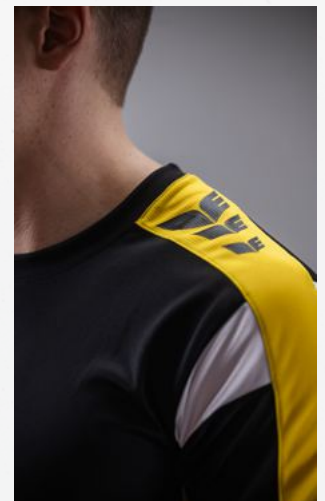

CELEBRATE 125 T-SHIRT FUNCTION

PREMIA
CMPT
TEAM

- Licht, snel drogend box mesh-materiaal
- Regulier model
- Wijd gesneden schouders
- Ronde hals met ribboord
- ERIMA Wings-opdruk op de schouders

NEW

POLYESTER
100%
(RECYCLED)

CHANGE TOGETHER

100% polyester (gerecycled)

♂ Maat: 116, 128, 140, 152, 164

EUR 35,00*

♀ Maat: S, M, L, XL, XXL, 3XL

EUR 40,00*

♂ Maat: 34, 36, 38, 40, 42, 44

EUR 40,00*